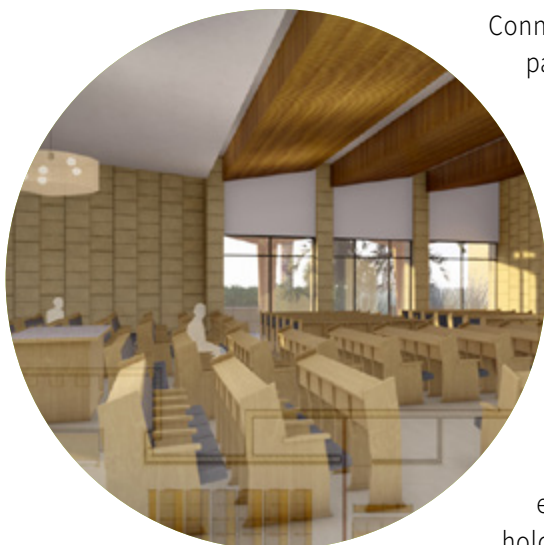

OUR SYNAGOGUE